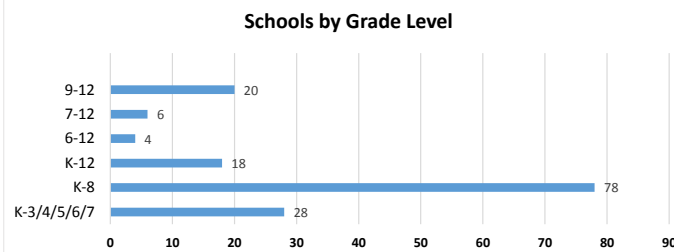

MEMBER SCHOOLS BY GRADE LEVEL

Grade levels	# Schools	%
K (1) -3/4/5/6/7	28	18.2%
K-8	78	50.6%
K-12	18	11.7%
6-12	4	2.6%
7-12	6	3.9%
9-12	20	13.0%
	154	100.0%