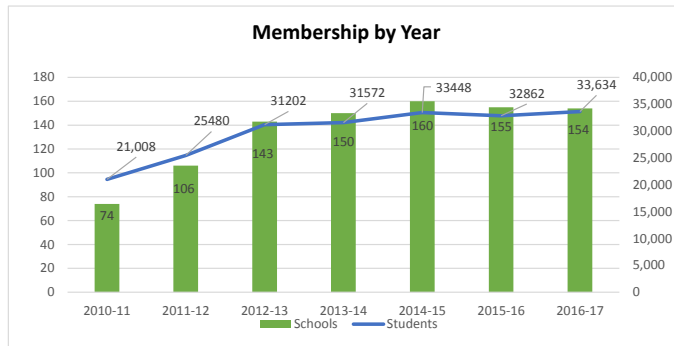

MEMBERSHIP AT A GLANCE

Total Schools	Total Students	Avg/School
154	33,634	218

MEMBERSHIP BY YEAR

Year	Schools	Students
Legacy	29	
2010-11	74	21,008
2011-12	106	25,480
2012-13	143	31,202
2013-14	150	31,572
2014-15	160	33,448
2015-16	155	32,862
2016-17 (YTD)	154	33,634