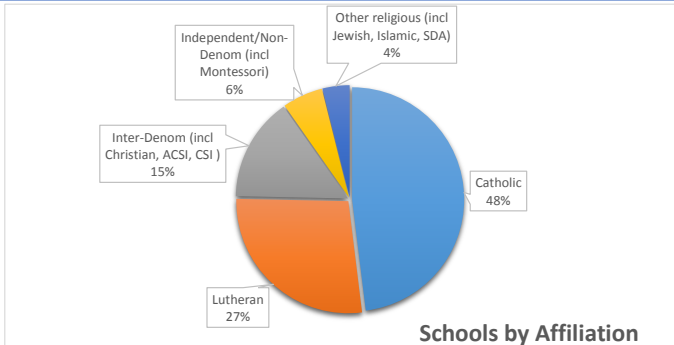

MEMBERSHIP AT A GLANCE

Total Schools	Total Students	Avg/School
154	33,634	218

MEMBERSHIP BY YEAR

Year	Schools	Students
Legacy	29	
2010-11	74	21,008
2011-12	106	25,480
2012-13	143	31,202
2013-14	150	31,572
2014-15	160	33,448
2015-16	155	32,862
2016-17 (YTD)	154	33,634

MEMBER SCHOOLS BY GRADE LEVEL

Grade levels	# Schools	%
K (1) -3/4/5/6/7	28	18.2%
K-8	78	50.6%
K-12	18	11.7%
6-12	4	2.6%
7-12	6	3.9%
9-12	20	13.0%
	154	100.0%

Schools w/PK	97
Schools w/HS	48

MEMBER SCHOOLS BY GEOGRAPHIC AREA

Location	# Schools	%
Metro	97	63.0%
Greater MN	57	37.0%
	154	100.0%

MEMBER AFFILIATION BREAKDOWN

Affiliation	# Schools	%
Catholic	74	48.1%
Lutheran	42	27.3%
Inter-Denom (incl Christian, ACSI, CSI)	23	14.9%
Independent/Non-Denom (incl Montessori)	9	5.8%
Other religious (incl Jewish, Islamic, SDA)	6	3.9%
	154	100.0%