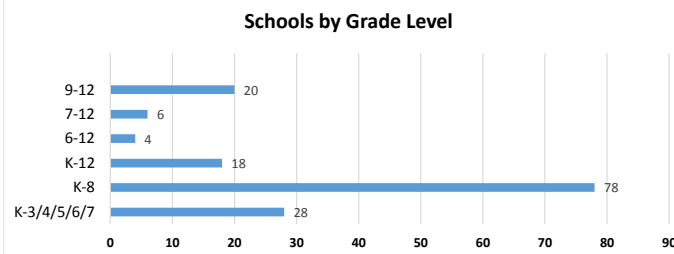

MEMBER SCHOOLS BY GRADE LEVEL

Grade levels	# Schools	%
K (1) -3/4/5/6/7	28	18.2%
K-8	78	50.6%
K-12	18	11.7%
6-12	4	2.6%
7-12	6	3.9%
9-12	20	13.0%
	154	100.0%