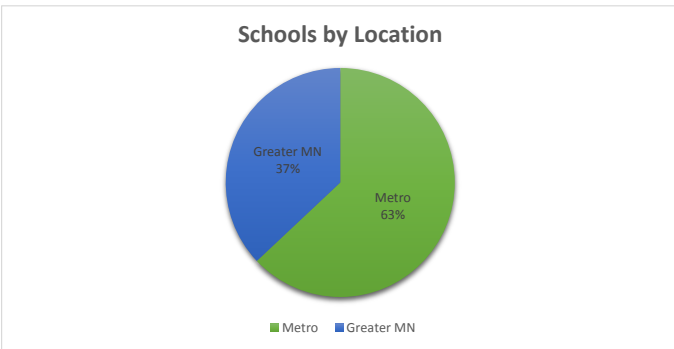

MEMBERSHIP AT A GLANCE

Total Schools	Total Students	Avg/School
154	33,634	218

MEMBERSHIP BY YEAR

Year	Schools	Students
Legacy	29	
2010-11	74	21,008
2011-12	106	25,480
2012-13	143	31,202
2013-14	150	31,572
2014-15	160	33,448
2015-16	155	32,862
2016-17 (YTD)	154	33,634

MEMBER SCHOOLS BY GRADE LEVEL

Grade levels	# Schools	%
K (1) -3/4/5/6/7	28	18.2%
K-8	78	50.6%
K-12	18	11.7%
6-12	4	2.6%
7-12	6	3.9%
9-12	20	13.0%
	154	100.0%

MEMBER SCHOOLS BY GEOGRAPHIC AREA

Location	# Schools	%
Metro	97	63.0%
Greater MN	57	37.0%
	154	100.0%