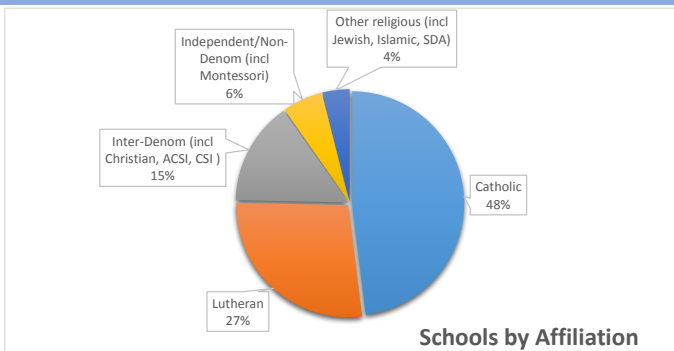

MEMBER SCHOOLS BY GRADE LEVEL

Grade levels	# Schools	%
K (1) -3/4/5/6/7	28	18.2%
K-8	78	50.6%
K-12	18	11.7%
6-12	4	2.6%
7-12	6	3.9%
9-12	20	13.0%
	154	100.0%

MEMBER SCHOOLS BY GEOGRAPHIC AREA

Location	# Schools	%
Metro	97	63.0%
Greater MN	57	37.0%
	154	100.0%

MEMBER AFFILIATION BREAKDOWN

Affiliation	# Schools	%
Catholic	74	48.1%
Lutheran	42	27.3%
Inter-Denom (incl Christian, ACSI, CSI)	23	14.9%
Independent/Non-Denom (incl Montessori)	9	5.8%
Other religious (incl Jewish, Islamic, SDA)	6	3.9%
	154	100.0%