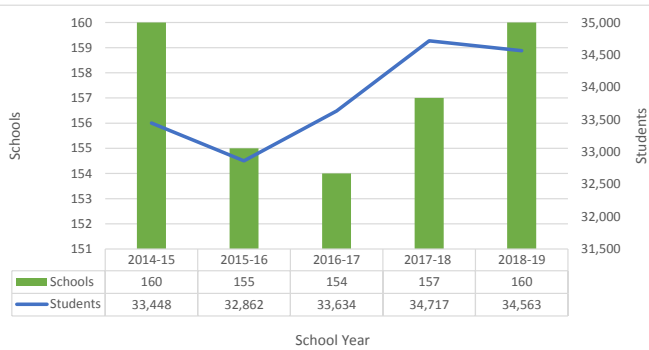

MEMBERSHIP AT A GLANCE: 2018-2019*

Total Schools **Total Students** **Avg/School**
160 **34,563** **216**

*Note: membership renewal is ongoing
 Updated: 9/12/2018

MEMBERSHIP BY YEAR

Year	Schools	Students
2013-14	150	31,572
2014-15	160	33,448
2015-16	155	32,862
2016-17	154	33,634
2017-18	157	34,717
2018-19	160	34,563