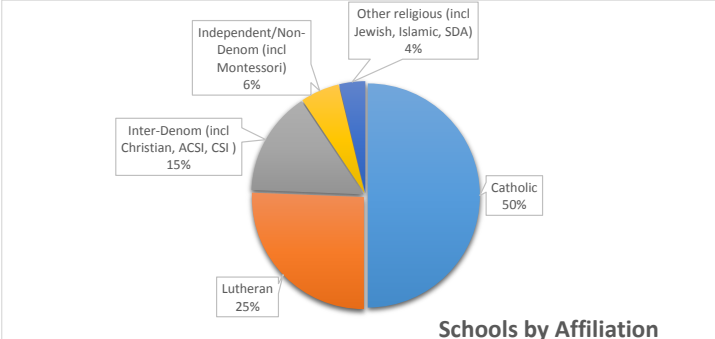

MARKET SHARE

Total NP Schools	MISF Members	Market Share
451	160	35%

Total NP Enrollment	MISF Members	Market Share
65,785	34,563	53%

MEMBER SCHOOLS BY GRADE LEVEL

Grade levels	# Schools	%
K-8	84	53%
K-12	23	14%
6-12	4	3%
7-12	5	3%
9-12	18	11%
Other	26	16%
	160	100%

Schools w/PK	108
Schools w/HS	50

MEMBER SCHOOLS BY GEOGRAPHIC AREA

Location	# Schools	%
Metro	96	60%
Greater MN	64	40%
	160	100.0%

MEMBER AFFILIATION BREAKDOWN

Affiliation	# Schools	%
Catholic	80	50%
Lutheran	41	26%
Inter-Denom (incl Christian, ACSI, CSI)	24	15%
Independent/Non-Denom (incl Montessori)	9	6%
Other religious (incl Jewish, Islamic, SDA)	6	4%
	160	100.0%