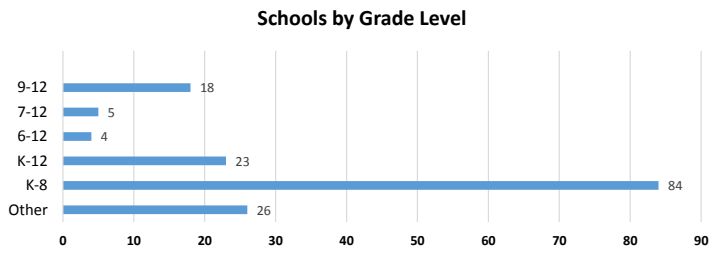

MEMBER SCHOOLS BY GRADE LEVEL

Grade levels	# Schools	%
K-8	84	53%
K-12	23	14%
6-12	4	3%
7-12	5	3%
9-12	18	11%
Other	26	16%
	160	100%

Schools w/PK	108
Schools w/HS	50