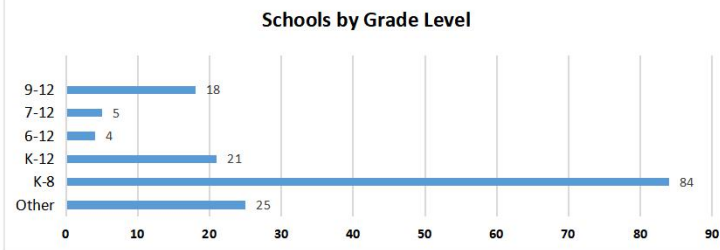

MEMBER SCHOOLS BY GRADE LEVEL

Grade levels	# Schools	%
K-8	84	54%
K-12	21	13%
6-12	4	3%
7-12	5	3%
9-12	18	11%
Other	25	16%
	157	100%

Schools w/PK	106
Schools w/HS	48