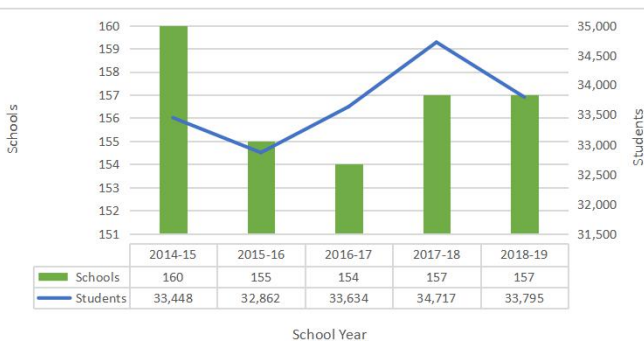

MEMBERSHIP AT A GLANCE: 2018-2019*

Total Schools **Total Students** **Avg/School**
157 **33,795** **215**

Updated: 2/27/2019

MEMBERSHIP BY YEAR

Year	Schools	Students
2013-14	150	31,572
2014-15	160	33,448
2015-16	155	32,862
2016-17	154	33,634
2017-18	157	34,717
2018-19	157	33,795