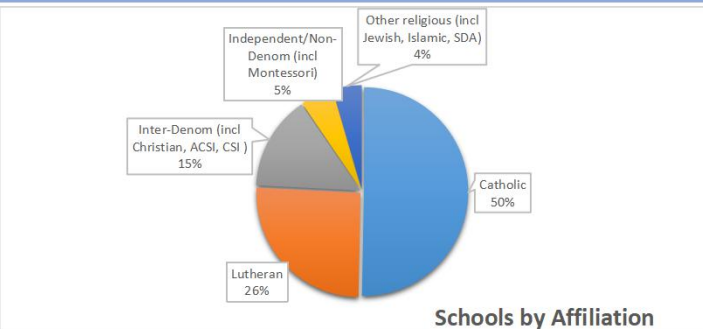

Schools w/PK	106
Schools w/HS	48

MEMBER SCHOOLS BY GEOGRAPHIC AREA

Location	# Schools	%
Metro	98	62%
Greater MN	59	38%
	157	100.0%

MEMBER AFFILIATION BREAKDOWN

Affiliation	# Schools	%
Catholic	79	50%
Lutheran	40	25%
Inter-Denom (incl Christian, ACSI, CSI)	23	15%
Independent/Non-Denom (incl Montessori)	8	5%
Other religious (incl Jewish, Islamic, SDA)	7	4%
	157	100.0%