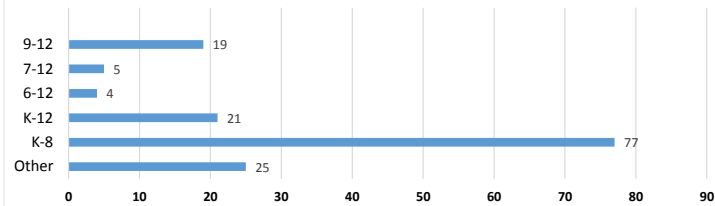

Schools by Grade Level

MEMBER SCHOOLS BY GEOGRAPHIC AREA

Location	# Schools	%
Metro	92	61%
Greater MN	59	39%
	151	100.0%