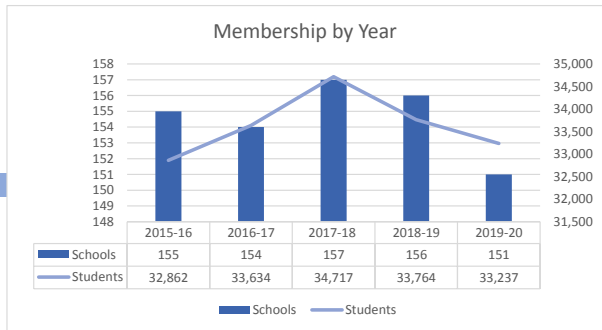

MEMBERSHIP AT A GLANCE: 2019-2020

Total Schools **Total Students** **Avg/School**
151 **33,237** **220**

Updated: 3/2/2020

MEMBERSHIP BY YEAR

Year	Schools	Students
2014-15	160	33,448
2015-16	155	32,862
2016-17	154	33,634
2017-18	157	34,717
2018-19	156	33,764
2019-20	151	33,237