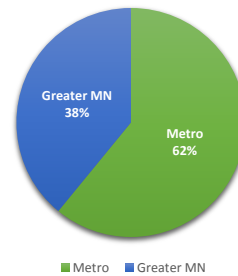

Schools w/PK	100
Schools w/HS	49

Schools by Grade Level

MEMBER SCHOOLS BY GEOGRAPHIC AREA

Location	# Schools	%
Metro	92	61%
Greater MN	59	39%
	151	100.0%

Schools by Location

MEMBER AFFILIATION BREAKDOWN

Affiliation	# Schools	%
Catholic	79	52%
Lutheran	38	25%
Inter-Denom (incl Christian, ACSI, CSI)	21	14%
Independent/Non-Denom (incl Montessori)	7	5%
Other religious (incl Jewish, Islamic, SDA)	6	4%
	151	100.0%