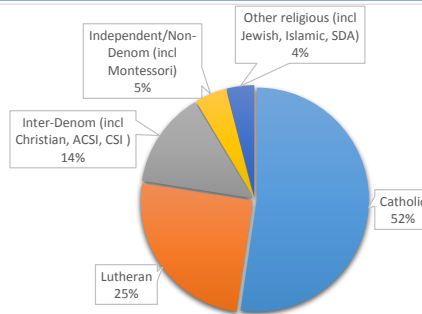

Schools w/PK	100
Schools w/HS	49

Schools by Grade Level

MEMBER SCHOOLS BY GEOGRAPHIC AREA

Location	# Schools	%
Metro	92	61%
Greater MN	59	39%
	151	100.0%

Schools by Location

MEMBER AFFILIATION BREAKDOWN

Affiliation	# Schools	%
Catholic	79	52%
Lutheran	38	25%
Inter-Denom (incl Christian, ACSI, CSI)	21	14%
Independent/Non-Denom (incl Montessori)	7	5%
Other religious (incl Jewish, Islamic, SDA)	6	4%
	151	100.0%