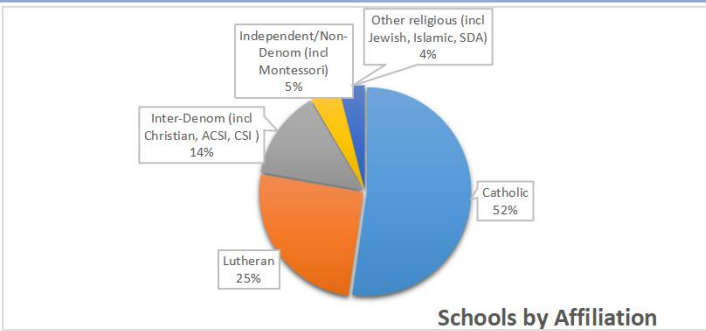

Schools w/PK	102
Schools w/HS	49

MEMBER SCHOOLS BY GEOGRAPHIC AREA

Location	# Schools	%
Metro	92	60%
Greater MN	61	40%
	153	100.0%

MEMBER AFFILIATION BREAKDOWN

Affiliation	# Schools	%
Catholic	80	52%
Lutheran	39	25%
Inter-Denom (incl Christian, ACSI, CSI)	21	14%
Independent/Non-Denom (incl Montessori)	7	5%
Other religious (incl Jewish, Islamic, SDA)	6	4%
	153	100.0%