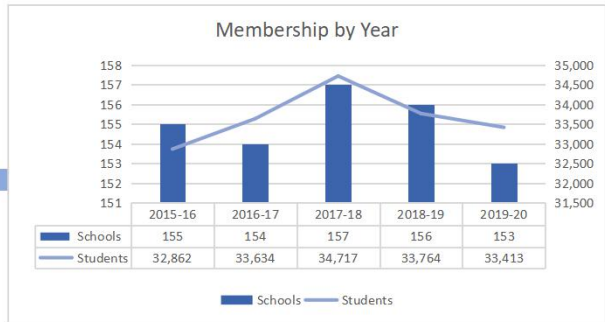

MEMBERSHIP AT A GLANCE: 2019-2020

Total Schools **Total Students** **Avg/School**
153 **33,413** **218**

Updated: 5/29/2020

MEMBERSHIP BY YEAR

Year	Schools	Students
2014-15	160	33,448
2015-16	155	32,862
2016-17	154	33,634
2017-18	157	34,717
2018-19	156	33,764
2019-20	153	33,413