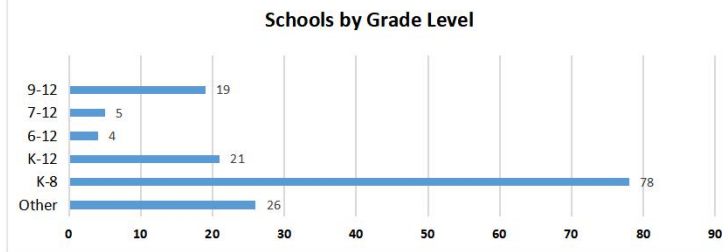

MEMBER SCHOOLS BY GRADE LEVEL

Grade levels	# Schools	%
K-8	78	51%
K-12	21	14%
6-12	4	3%
7-12	5	3%
9-12	19	12%
Other	26	17%
	153	100%

Schools w/PK	102
Schools w/HS	49