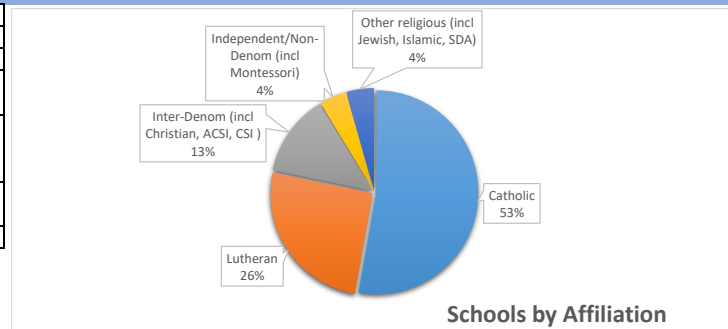

Schools w/PK	108
Schools w/HS	49

**MEMBER SCHOOLS BY GEOGRAPHIC AREA**

Location	# Schools	%
Metro	98	61%
Greater MN	63	39%
	161	100.0%

**MEMBER AFFILIATION BREAKDOWN**

Affiliation	# Schools	%
Catholic	85	53%
Lutheran	41	25%
Inter-Denom (incl Christian, ACSI, CSI)	21	13%
Independent/Non-Denom (incl Montessori)	7	4%
Other religious (incl Jewish, Islamic, SDA)	7	4%
	161	100.0%