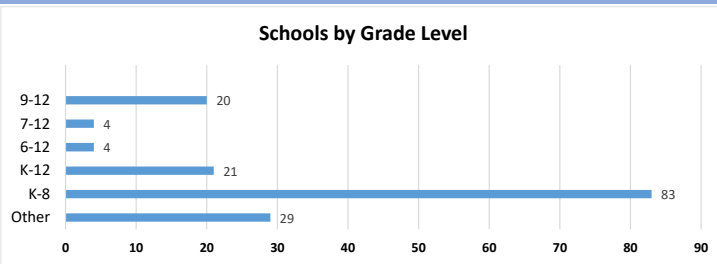

**MARKET SHARE**

Total NP Schools	MISF Members	Market Share
450	161	36%

Total NP Enrollment	MISF Members	Market Share
65,657	34,814	53%

**MEMBER SCHOOLS BY GRADE LEVEL**

Grade levels	# Schools	%
K-8	83	52%
K-12	21	13%
6-12	4	2%
7-12	4	2%
9-12	20	12%
Other	29	18%
	161	100%