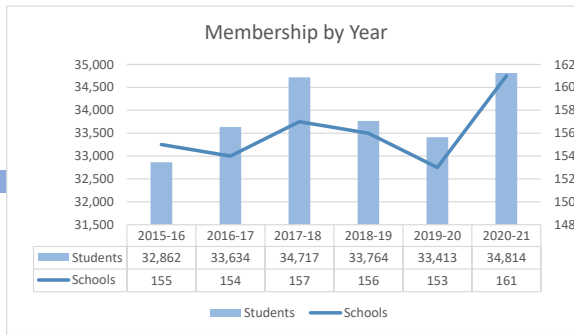

**2020-2021**

**Total Schools**    **Total Students**    **Avg/School**  
**161**                    **34,814**                    **216**

Updated: 9/3/2020

**MEMBERSHIP BY YEAR**

Year	Schools	Students
2015-16	155	32,862
2016-17	154	33,634
2017-18	157	34,717
2018-19	156	33,764
2019-20	153	33,413
2020-21	161	34,814