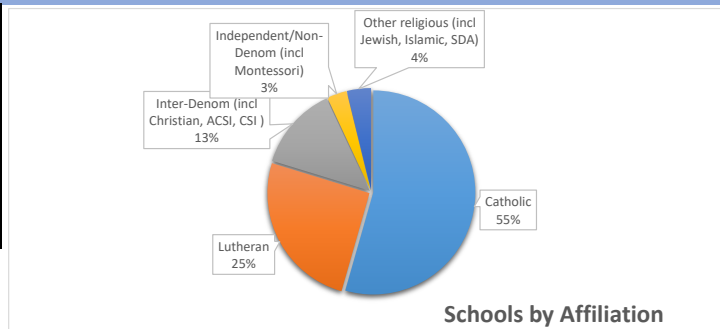

Schools w/PK	106
Schools w/HS	46

**MEMBER SCHOOLS BY GEOGRAPHIC AREA**

Location	# Schools	%
Metro	95	60%
Greater MN	63	40%
	158	100.0%

**MEMBER AFFILIATION BREAKDOWN**

Affiliation	# Schools	%
Catholic	86	54%
Lutheran	40	25%
Inter-Denom (incl Christian, ACSI, CSI)	21	13%
Independent/Non-Denom (incl Montessori)	5	3%
Other religious (incl Jewish, Islamic, SDA)	6	4%
	158	100.0%

**Takeaways from 2020-21 Nonpublic Enrollment Report**

Schools statewide  
 438 Nonpublic  
 2097 Public  
 2535 Total schools  
 17% Nonpublics as percent of total

Enrollment  
 66,138 Nonpublic  
 893,875 Public  
 960,013 Total enrollment  
 7% Nonpublics as percent of total