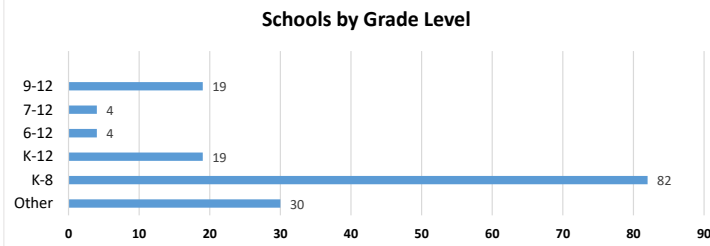

MEMBER SCHOOLS BY GRADE LEVEL

Grade levels	# Schools	%
K-8	82	52%
K-12	19	12%
6-12	4	3%
7-12	4	3%
9-12	19	12%
Other	30	19%
	158	100%

Schools w/PK	106
Schools w/HS	46