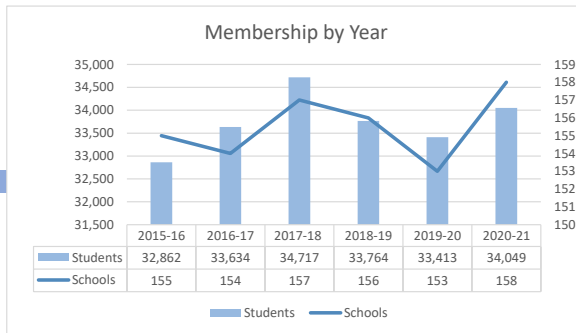

**2020-2021**

**Total Schools**    **Total Students**    **Avg/School**  
**158**                    **34,049**                    **216**

Updated: 2/24/2021

**MEMBERSHIP BY YEAR**

Year	Schools	Students
2015-16	155	32,862
2016-17	154	33,634
2017-18	157	34,717
2018-19	156	33,764
2019-20	153	33,413
2020-21	158	34,049

**MARKET SHARE**

Total NP Schools	MISF Members	Market Share
438	158	36%

Total NP Enrollment	MISF Members	Market Share
66,138	34,049	51%

**MEMBER SCHOOLS BY GRADE LEVEL**

Grade levels	# Schools	%
K-8	82	52%
K-12	19	12%
6-12	4	3%
7-12	4	3%
9-12	19	12%
Other	30	19%
	158	100%