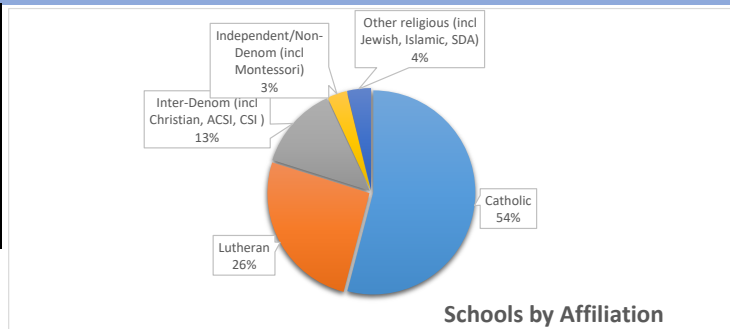

Schools w/PK	107
Schools w/HS	46

**MEMBER SCHOOLS BY GEOGRAPHIC AREA**

Location	# Schools	%
Metro	95	60%
Greater MN	64	40%
	159	100.0%

**MEMBER AFFILIATION BREAKDOWN**

Affiliation	# Schools	%
Catholic	86	54%
Lutheran	41	26%
Inter-Denom (incl Christian, ACSI, CSI )	21	13%
Independent/Non-Denom (incl Montessori)	5	3%
Other religious (incl Jewish, Islamic, SDA)	6	4%
	159	100.0%