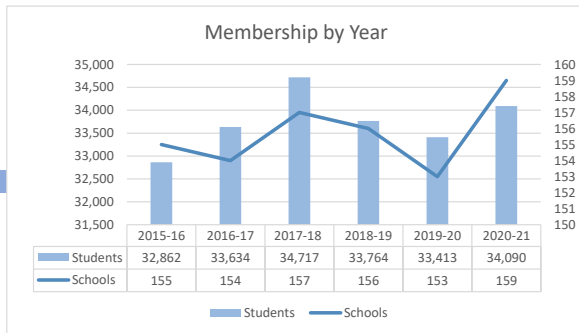

**2020-2021**

**Total Schools**    **Total Students**    **Avg/School**  
**159**                    **34,090**                    **214**

Updated: 6/7/2021

**MEMBERSHIP BY YEAR**

Year	Schools	Students
2015-16	155	32,862
2016-17	154	33,634
2017-18	157	34,717
2018-19	156	33,764
2019-20	153	33,413
2020-21	159	34,090

**MARKET SHARE**

Total NP Schools	MISF Members	Market Share
440	159	36%

Total NP Enrollment	MISF Members	Market Share
66,285	34,090	51%

**MEMBER SCHOOLS BY GRADE LEVEL**

Grade levels	# Schools	%
K-8	83	52%
K-12	19	12%
6-12	4	3%
7-12	4	3%
9-12	19	12%
Other	30	19%
	159	100%