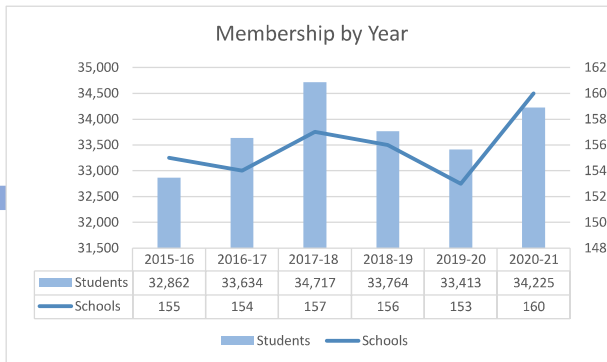

2020-2021

Total Schools **Total Students** **Avg/School**
160 **34,225** **214**

Updated: 8/24/2021

MEMBERSHIP BY YEAR

Year	Schools	Students
2015-16	155	32,862
2016-17	154	33,634
2017-18	157	34,717
2018-19	156	33,764
2019-20	153	33,413
2020-21	160	34,225

MARKET SHARE

Total NP Schools	MISF Members	Market Share
440	160	36%

Total NP Enrollment	MISF Members	Market Share
66,285	34,225	52%

MEMBER SCHOOLS BY GRADE LEVEL

Grade levels	# Schools	%
K-8	84	53%
K-12	19	12%
6-12	4	3%
7-12	4	3%
9-12	19	12%
Other	30	19%
	160	100%