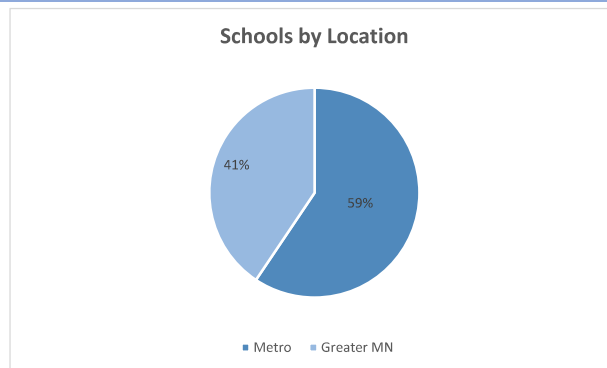

MEMBER SCHOOLS BY GEOGRAPHIC AREA

Location	# Schools	%
Metro	95	59%
Greater MN	65	41%
	160	100.0%