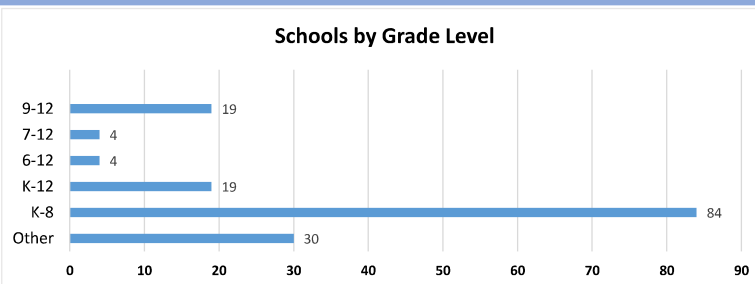

MEMBER SCHOOLS BY GRADE LEVEL

Grade levels	# Schools	%
K-8	84	53%
K-12	19	12%
6-12	4	3%
7-12	4	3%
9-12	19	12%
Other	30	19%
	160	100%

Schools w/PK	108
Schools w/HS	46