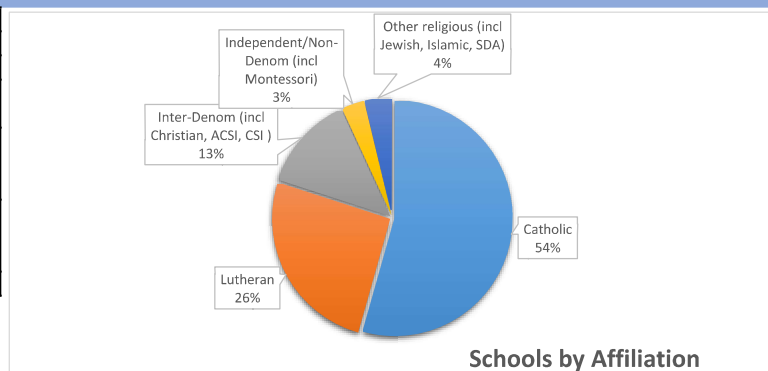

Schools w/PK	108
Schools w/HS	46

MEMBER SCHOOLS BY GEOGRAPHIC AREA

Location	# Schools	%
Metro	95	59%
Greater MN	65	41%
	160	100.0%

MEMBER AFFILIATION BREAKDOWN

Affiliation	# Schools	%
Catholic	87	54%
Lutheran	41	26%
Inter-Denom (incl Christian, ACSI, CSI)	21	13%
Independent/Non-Denom (incl Montessori)	5	3%
Other religious (incl Jewish, Islamic, SDA)	6	4%
	160	100.0%