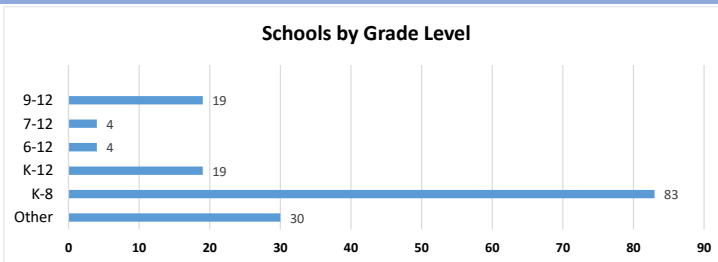

MEMBER SCHOOLS BY GRADE LEVEL

Grade levels	# Schools	%
K-8	83	52%
K-12	19	12%
6-12	4	3%
7-12	4	3%
9-12	19	12%
Other	30	19%
	159	100%

Schools w/PK	107
Schools w/HS	46