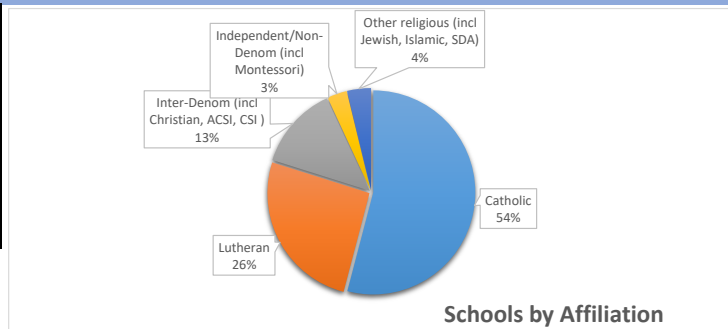

Schools w/PK	107
Schools w/HS	46

MEMBER SCHOOLS BY GEOGRAPHIC AREA

Location	# Schools	%
Metro	95	60%
Greater MN	64	40%
	159	100.0%

MEMBER AFFILIATION BREAKDOWN

Affiliation	# Schools	%
Catholic	86	54%
Lutheran	41	26%
Inter-Denom (incl Christian, ACSI, CSI)	21	13%
Independent/Non-Denom (incl Montessori)	5	3%
Other religious (incl Jewish, Islamic, SDA)	6	4%
	159	100.0%