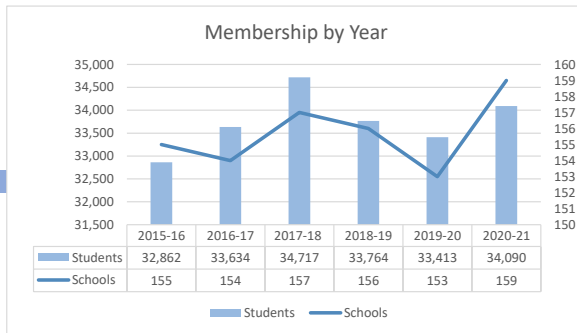

2020-2021

Total Schools **Total Students** **Avg/School**
159 **34,090** **214**

Updated: 3/16/2021

MEMBERSHIP BY YEAR

Year	Schools	Students
2015-16	155	32,862
2016-17	154	33,634
2017-18	157	34,717
2018-19	156	33,764
2019-20	153	33,413
2020-21	159	34,090

MARKET SHARE

Total NP Schools	MISF Members	Market Share
440	159	36%

Total NP Enrollment	MISF Members	Market Share
66,285	34,090	51%

MEMBER SCHOOLS BY GRADE LEVEL

Grade levels	# Schools	%
K-8	83	52%
K-12	19	12%
6-12	4	3%
7-12	4	3%
9-12	19	12%
Other	30	19%
	159	100%