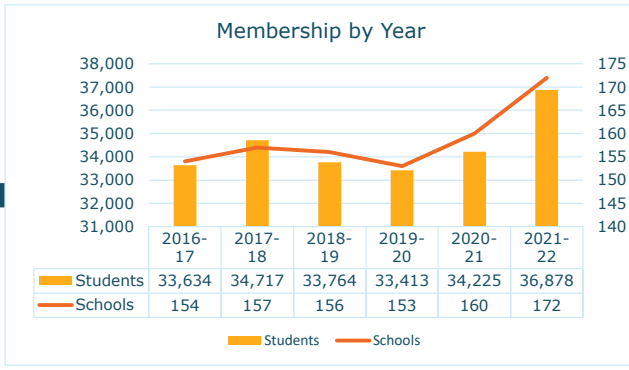

## 2021-2022

**Total Schools**    **Total Students**    **Avg./School**  
**172**                    **36,878**                    **214**

Updated: 3/2/2022

### MEMBERSHIP BY YEAR

Year	Schools	Students
2016-17	154	33,634
2017-18	157	34,717
2018-19	156	33,764
2019-20	153	33,413
2020-21	160	34,225
2021-22	172	36,878