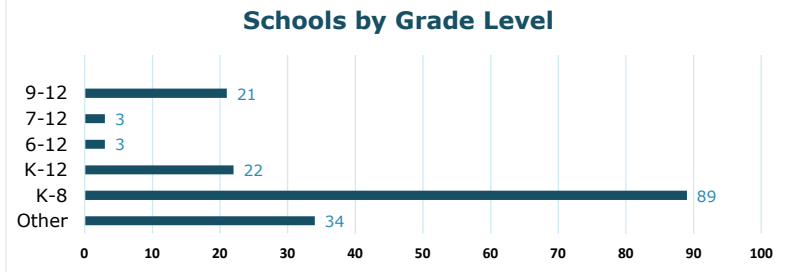

MEMBER SCHOOLS BY GRADE LEVEL

Grade levels	# Schools	%
K-8	89	52%
K-12	22	13%
6-12	3	2%
7-12	3	2%
9-12	21	12%
Other	34	20%
	172	100%

Schools w/PK	118
Schools w/HS	49