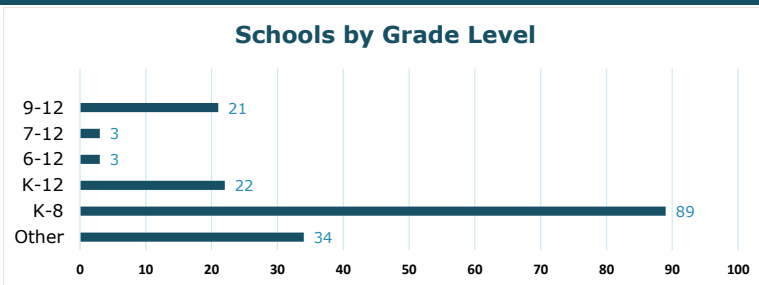

MEMBER SCHOOLS BY GRADE LEVEL

Grade levels	# Schools	%
K-8	89	52%
K-12	22	13%
6-12	3	2%
7-12	3	2%
9-12	21	12%
Other	34	20%
	172	100%

Schools w/PK	118
Schools w/HS	49