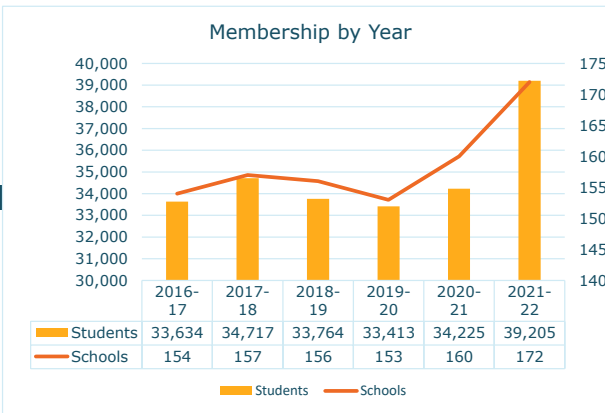

2021-2022

Total Schools	Total Students	Avg/School
172	39,205	228

Updated: 5/24/2022

MEMBERSHIP BY YEAR

Year	Schools	Students
2016-17	154	33,634
2017-18	157	34,717
2018-19	156	33,764
2019-20	153	33,413
2020-21	160	34,225
2021-22	172	39,205

MARKET SHARE

Total NP Schools	Members	Market Share
460	172	37%

Total NP Enrollment	Members	Market Share
69,971	39,205	56%

Total Public Enrollment	870,506
-------------------------	---------

MEMBER SCHOOLS BY GRADE LEVEL