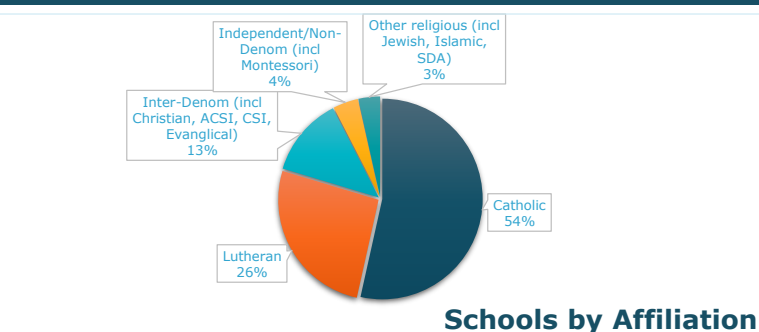

Grade levels	# Schools	%
K-8	89	52%
K-12	22	13%
6-12	3	2%
7-12	3	2%
9-12	21	12%
Other	34	20%
	172	100%

Schools w/PK	118
Schools w/HS	49

MEMBER SCHOOLS BY GEOGRAPHIC AREA

Location	# Schools	%
Metro	103	60%
Greater MN	69	40%
	172	100.0%

MEMBER AFFILIATION BREAKDOWN

Affiliation	# Schools	%
Catholic	92	53%
Lutheran	45	26%
Inter-Denom (incl Christian, ACSI, CSI, Evangelical)	22	13%
Independent/Non-Denom (incl Montessori)	7	4%
Other religious (incl Jewish, Islamic, SDA)	6	3%
	172	100.0%