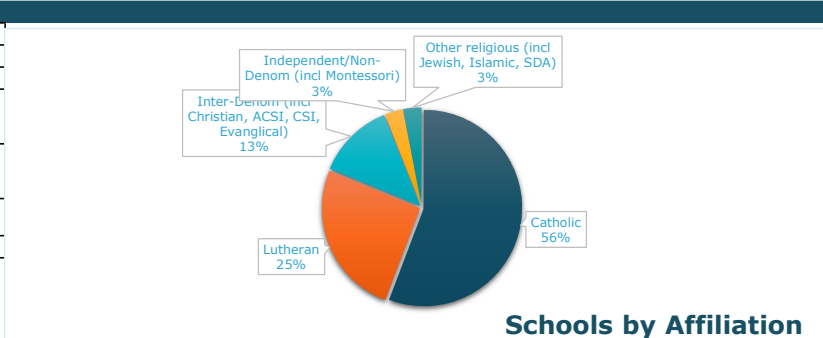

Grade levels	# Schools	%
K-8	86	50%
K-12	21	12%
6-12	3	2%
7-12	3	2%
9-12	19	11%
Other	40	23%
	172	100%
Schools w/PK	112	
Schools w/HS	46	

MEMBER SCHOOLS BY GEOGRAPHIC AREA

Location	# Schools	%
Metro	99	60%
Greater MN	66	40%
	165	100.0%

MEMBER AFFILIATION BREAKDOWN

Affiliation	# Schools	%
Catholic	92	56%
Lutheran	42	25%
Inter-Denom (incl Christian, ACSI, CSI, Evangelical)	21	13%
Independent/Non-Denom (incl Montessori)	5	3%
Other religious (incl Jewish, Islamic, SDA)	5	3%
	165	100.0%