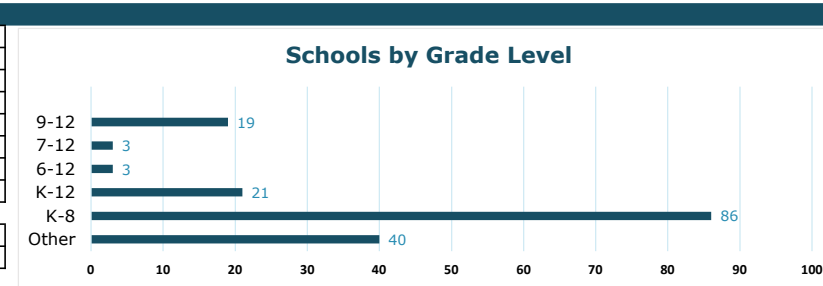

MEMBER SCHOOLS BY GRADE LEVEL

Grade levels	# Schools	%
K-8	86	50%
K-12	21	12%
6-12	3	2%
7-12	3	2%
9-12	19	11%
Other	40	23%
	172	100%
Schools w/PK	112	
Schools w/HS	46