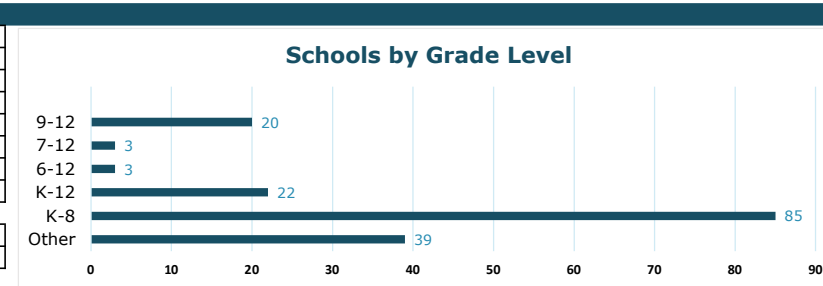

MEMBER SCHOOLS BY GRADE LEVEL

Grade levels	# Schools	%
K-8	85	49%
K-12	22	13%
6-12	3	2%
7-12	3	2%
9-12	20	12%
Other	39	23%
	172	100%
Schools w/PK	112	
Schools w/HS	48