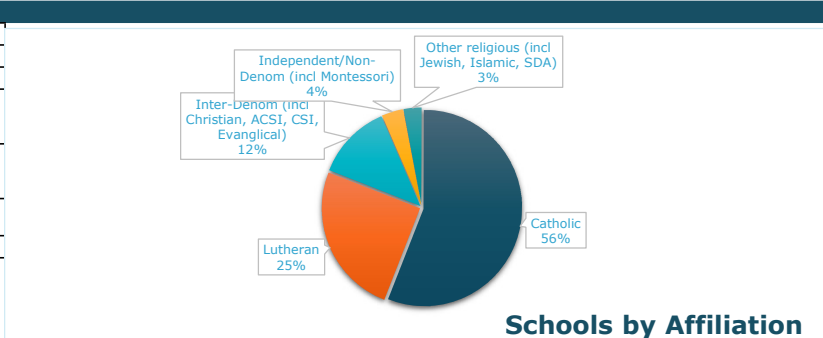

Grade levels	# Schools	%
K-8	85	49%
K-12	22	13%
6-12	3	2%
7-12	3	2%
9-12	20	12%
Other	39	23%
	172	100%
Schools w/PK	112	
Schools w/HS	48	

MEMBER SCHOOLS BY GEOGRAPHIC AREA

Location	# Schools	%
Metro	99	59%
Greater MN	68	41%
	167	100.0%

MEMBER AFFILIATION BREAKDOWN

Affiliation	# Schools	%
Catholic	94	56%
Lutheran	42	25%
Inter-Denom (incl Christian, ACSI, CSI, Evangelical)	21	13%
Independent/Non-Denom (incl Montessori)	6	4%
Other religious (incl Jewish, Islamic, SDA)	5	3%
	168	100.0%