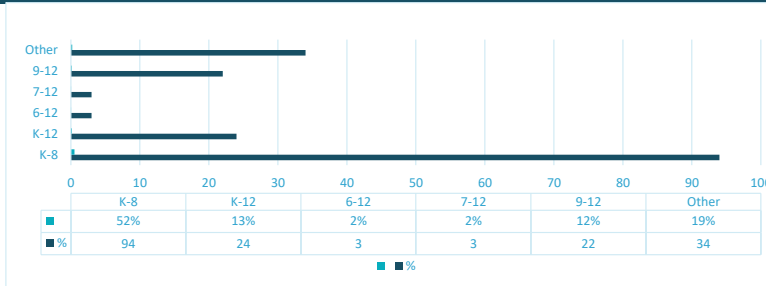

MEMBER SCHOOLS BY GRADE LEVEL

Grade levels	# Schools	%
K-8	94	52%
K-12	24	13%
6-12	3	2%
7-12	3	2%
9-12	22	12%
Other	34	19%
	180	100%

Schools w/PK	121	
Schools w/HS	52