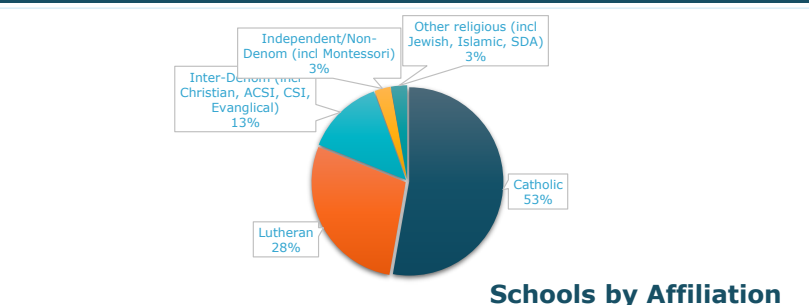

MEMBER SCHOOLS BY GRADE LEVEL

Grade levels	# Schools	%
K-8	94	52%
K-12	24	13%
6-12	3	2%
7-12	3	2%
9-12	22	12%
Other	34	19%
	180	100%

Schools w/PK	121	
Schools w/HS	52	

MEMBER SCHOOLS BY GEOGRAPHIC AREA

Location	# Schools	%
Metro	103	57%
Greater MN	77	43%
	180	100.0%

MEMBER AFFILIATION BREAKDOWN

Affiliation	# Schools	%
Catholic	95	53%
Lutheran	51	28%
Inter-Denom (incl Christian, ACSI, CSI, Evangelical)	24	13%
Independent/Non-Denom (incl Montessori)	5	3%
Other religious (incl Jewish, Islamic, SDA)	5	3%
	180	100.0%