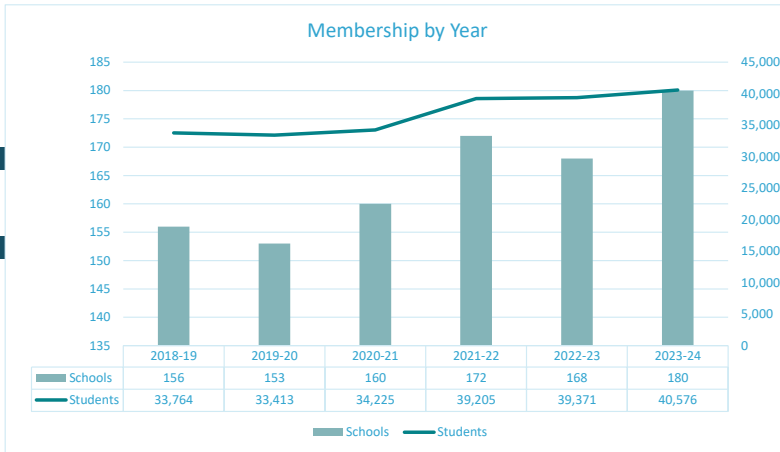

2023-2024

Total Schools	Total Students	Avg/School	Associate Members
180	40,576	225	10

Updated: 8/28/2023

MEMBERSHIP BY YEAR

Year	Schools	Students
2018-19	156	33,764
2019-20	153	33,413
2020-21	160	34,225
2021-22	172	39,205
2022-23	168	39,371
2023-24	180	40,576

NOTE: membership renewal is ongoing

ASSOCIATE MEMBERS

Year	Members
2022-23	10

MARKET SHARE

Total NP Schools	Members	Market Share
469	180	38%
Total NP Enrollment	Members	Market Share
72,478	40,576	56%
Total Public Enrollment		
870,019		