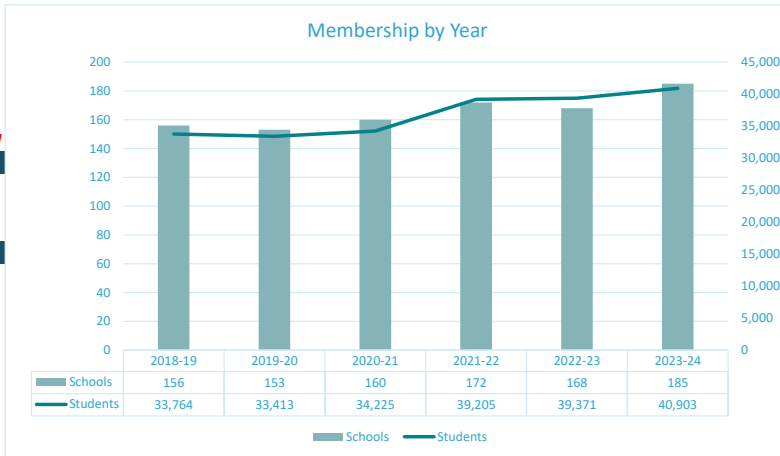

2023-2024

Total Schools	Total Students	Avg/School	Associate Members
185	40,903	221	10

Updated: 11/6/2023

MEMBERSHIP BY YEAR

Year	Schools	Students
2018-19	156	33,764
2019-20	153	33,413
2020-21	160	34,225
2021-22	172	39,205
2022-23	168	39,371
2023-24	185	40,903

NOTE: membership renewal is ongoing

ASSOCIATE MEMBERS

Year	Members
2023-24	10

MARKET SHARE

Total NP Schools	Members	Market Share
469	185	39%
Total NP Enrollment	Members	Market Share
72,478	40,903	56%
Total Public Enrollment		
870,019