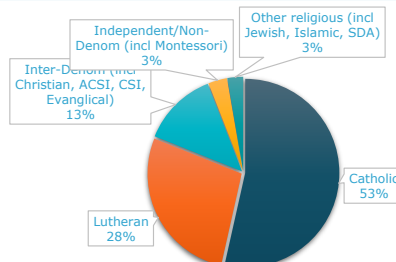

MEMBER AFFILIATION BREAKDOWN

Affiliation	# Schools	%
Catholic	99	54%
Lutheran	51	28%
Inter-Denom (incl Christian, ACSI, CSI, Evangelical)	24	13%
Independent/Non-Denom (incl Montessori)	6	3%
Other religious (incl Jewish, Islamic, SDA)	5	3%
	185	100.0%