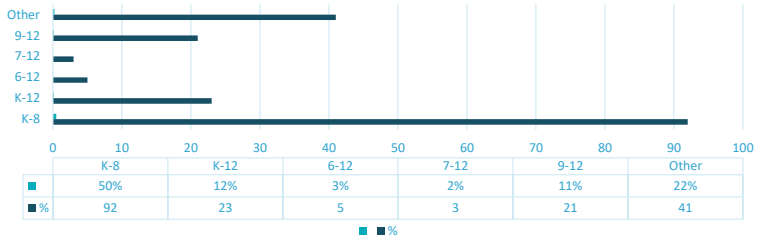

#### MARKET SHARE

Total NP Schools	Members	Market Share
469	185	39%
Total NP Enrollment	Members	Market Share
72,478	40,903	56%
Total Public Enrollment		
870,019		

#### MEMBER SCHOOLS BY GRADE LEVEL

Grade levels	# Schools	%
K-8	92	50%
K-12	23	12%
6-12	5	3%
7-12	3	2%
9-12	21	11%
Other	41	22%
	185	100%

Schools w/PK	125
Schools w/HS	52