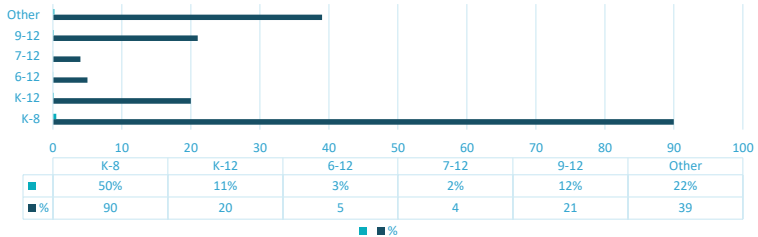

Updated: 2/2/2024

MEMBERSHIP BY YEAR

| Year | Schools | Students |
|---------|---------|----------|
| 2018-19 | 156 | 33,764 |
| 2019-20 | 153 | 33,413 |
| 2020-21 | 160 | 34,225 |
| 2021-22 | 172 | 39,205 |
| 2022-23 | 168 | 39,371 |
| 2023-24 | 179 | 40,169 |

ASSOCIATE MEMBERS

| Year | Members |
|---------|---------|
| 2023-24 | 10 |

MARKET SHARE

| Total NP Schools | Members | Market Share |
|-------------------------|---------|--------------|
| 469 | 179 | 38% |
| Total NP Enrollment | Members | Market Share |
| 72,478 | 40,169 | 55% |
| Total Public Enrollment | | |
| 870,019 | | |

MEMBER SCHOOLS BY GRADE LEVEL

| Grade levels | # Schools | % |
|--------------|-----------|------|
| K-8 | 90 | 50% |
| K-12 | 20 | 11% |
| 6-12 | 5 | 3% |
| 7-12 | 4 | 2% |
| 9-12 | 21 | 12% |
| Other | 39 | 22% |
| | 179 | 100% |