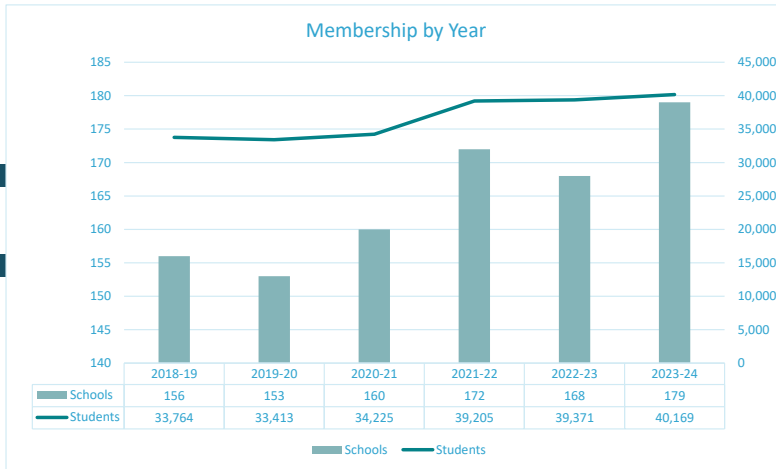

2023-2024

| | | | |
|----------------------|-----------------------|-------------------|--------------------------|
| Total Schools | Total Students | Avg/School | Associate Members |
| 179 | 40,169 | 224 | 10 |

Updated: 2/2/2024

MEMBERSHIP BY YEAR

| Year | Schools | Students |
|---------|---------|----------|
| 2018-19 | 156 | 33,764 |
| 2019-20 | 153 | 33,413 |
| 2020-21 | 160 | 34,225 |
| 2021-22 | 172 | 39,205 |
| 2022-23 | 168 | 39,371 |
| 2023-24 | 179 | 40,169 |