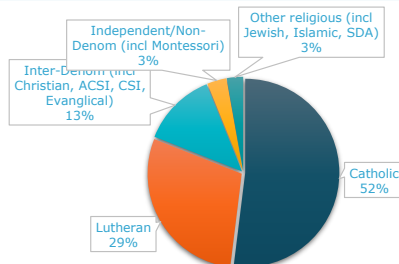

Schools by Location

MEMBER AFFILIATION BREAKDOWN

| Affiliation | # Schools | % |
|--|-----------|--------|
| Catholic | 93 | 52% |
| Lutheran | 52 | 29% |
| Inter-Denom (incl Christian, ACSI, CSI, Evangelical) | 23 | 13% |
| Independent/Non-Denom (incl Montessori) | 6 | 3% |
| Other religious (incl Jewish, Islamic, SDA) | 5 | 3% |
| | 179 | 100.0% |