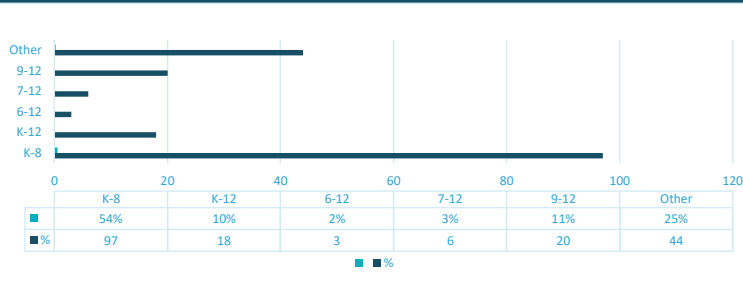

MEMBER SCHOOLS BY GRADE LEVEL

Grade levels	# Schools	%
K-8	97	52%
K-12	18	10%
6-12	3	2%
7-12	6	3%
9-12	20	11%
Other	44	23%
	188	100%

Schools w/HS 47