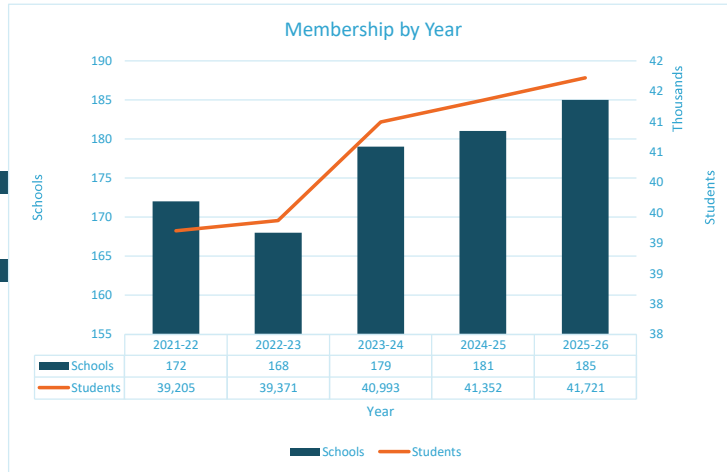

2025-2026

Total Schools 188 **Total Students** 41,920 **Avg/School** 223 **Associate Members** 9

Updated: 3/3/2026

MEMBERSHIP BY YEAR

Year	Schools	Students
2021-22	172	39,205
2022-23	168	39,371
2023-24	179	40,993
2024-25	181	41,352
2025-26	188	41,920

ASSOCIATE MEMBERS

Year	Members
2025-2026	9

MARKET SHARE

Total NP Schools	Members	Market Share
468	188	40%
Total NP Enrollment	Members	Market Share
72,871	41,920	58%
Total Public Enrollment		
876,746		

MEMBER SCHOOLS BY GRADE LEVEL